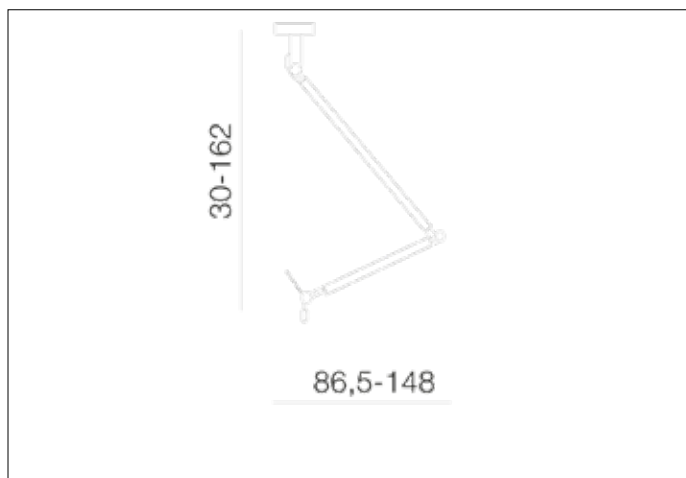

AZzardo[®]
LIGHTING

ZYTA M PENDANT LAMPBODY ALU
AZ2304, EAN 5901238423041

Dimensions height / width / length [cm] Product Specifications

Product	30 ~ 162 x 86,5 ~ 148 x 86,5 ~ 148
Mounting inlet:	N/A x N/A x N/A
Ceiling base:	2,5 x 15 x N/A
Shades	N/A x N/A x N/A

Line	DECORATIVE
Type	Pendant / Lampbody
Type of track	N/A
Colour	Aluminium
Material	Metal
Light source	1
Type of socket	E27
Lumens	N/A
Kelvins	N/A
Beam angle	N/A
Dimmable	N/A
CCT	N/A
RGB	N/A
RA	N/A
App remote control	N/A
Remote control	N/A
Voltage	230V
Power	max LED 60W
Switch location	N/A
Protection class	IP20
Tilt	180°
Rotation	360°

Shipping info height / width / length [cm]

BOX 1:	15 x 90 x 17,5
BOX 2:	N/A x N/A x N/A
BOX 3:	N/A x N/A x N/A
Net weight [kg]	2,5
Gross weight [kg]	3

Energy efficiency

N/A

Azzardo Sp. z o.o.
ul. Strzeszyńska 33 60-479 Poznań,
NIP: 929-185-75-07